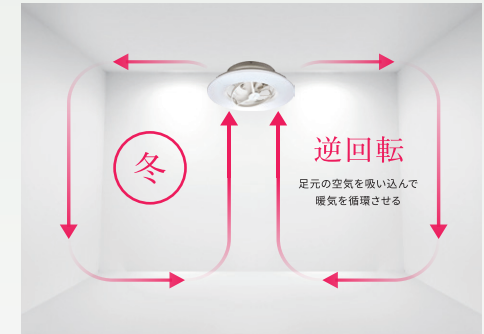

## 四季を通じて使える Suitable for all seasons

Downward airflow not only provides comfortable breezes but also expedites the cooling throughout the room when air-conditioning is in use.

Upward airflow circulates air in the room. It also pushes the warmer air back to the living area when heating is in use.

## 四季を通じて使える 四季適用

有效地幫助冷氣吹送至家中每個角落，令室溫更快冷卻，從而更舒適。

把停留在天花層較暖的空氣推回活動層，令室溫更均勻外，亦有效驅走悶氣。