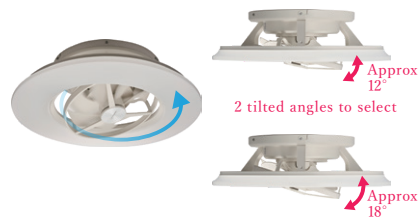

Swing & Turn

Japanese and International Patented Design

Compatible with

Model Comparison

	RETIRED DCEA-SW12CL	NEW DCEA-SWA12CL	
Airflow (m/min)	88	106	Wind 20%↑
LED Efficiency (lm/w)	90	100	Light 11%↑
LED Power Consumption (w)	60	47	Electricity 22%↓

Swing Advance

DCEA-SWA12CL