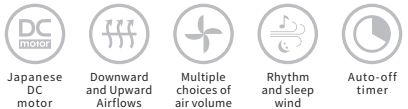

FAN

Giant

DCEA-G14CL