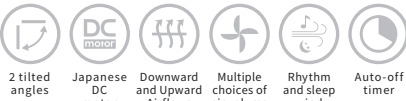

Swing Advance

DCEA-SWA12CL

Swing Model

The revolving air circulation keeps the room fresh at all times

The combination of wind and light

Occupying minimal ceiling space while providing limitless comfort and illumination, Circulight is a top pick for Japanese homes whether there are children, pets or just a couple. Recommended by ENECHO Japan.

LIGHT

10 brightness levels, 7 colour temperatures, Gradually off light, Auto-off timer, LCD remote control

FAN

Swing & Turn

Japanese and International Patented Design

Compatible with

Model Comparison

	RETIRED DCEA-SW12CL	NEW DCEA-SWA12CL	
Airflow (m/min)	88	106	Wind 20%↑
LED Efficiency (lm/w)	90	100	Light 11%↑
LED Power Consumption (w)	60	47	Electricity 22%↓

Swing Advance

DCEA-SWA12CL

スイングモデル

部屋中にくまなく新鮮な空気を満たし循環させる

風與光的結合

只需天花上的一個小地方，就能為家居帶來無限舒適及光明。日本部屋首選人氣家電，不論家中是有小朋友、寵物，抑或是二人世界的家庭也非常合適。日本經濟產業省資源及能源廳推薦使用。

LIGHT

10段調光, 7段調色, 漸進開燈, 睡眠設定, 液晶遙控

FAN

2段搖擺, 日本DC摩打, 順逆風, 風量調節, 韻律風睡眠風, 自動開機

Swing & Turn

日本及國際專利設計

可配合智能家居系統使用

型號比較

	RETIRED DCEA-SW12CL	NEW DCEA-SWA12CL	
風速 m/min	88	106	風 20%↑
LED 效能 lm/w	90	100	光 11%↑
LED 消費電力 w	60	47	電 22%↓