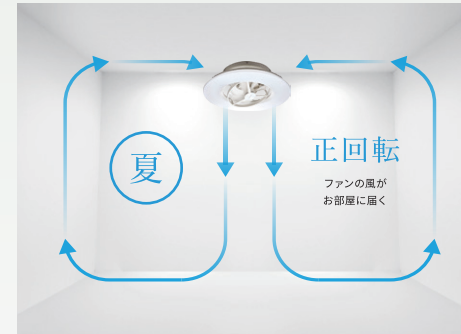

## 四季を通じて使える Suitable for all seasons

Downward airflow not only provides comfortable breezes but also expedites the cooling throughout the room when air-conditioning is in use.

Upward airflow circulates air in the room. It also pushes the warmer air back to the living area when heating is in use.

## 四季を通じて使える 四季適用

有效地幫助冷氣吹送至家中每個角落，令室溫更快冷卻，從而更舒適。

把停留在天花層較暖的空氣推回活動層，令室溫更均勻外，亦有效驅走悶氣。