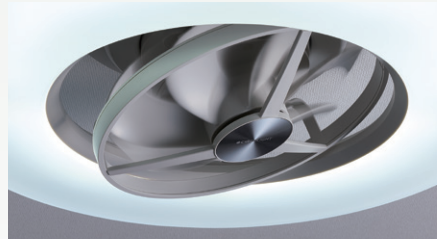

LIGHT

10 brightness levels, 7 colour temperatures, Gradually off light, Auto-off timer, LCD remote control