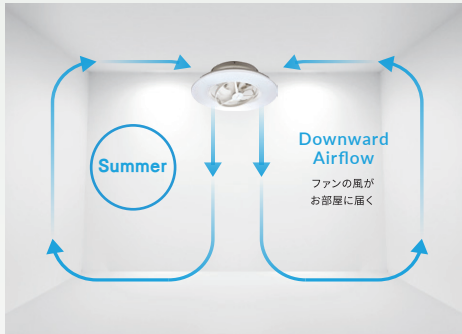

## 四季を通じて使える Suitable for all seasons

Downward airflow not only provides comfortable breezes but also expedites the cooling throughout the room when air-conditioning is in use.

Upward airflow circulates air in the room. It also pushes the warmer air back to the living area when heating is in use.

## 四季を通じて使える 四季適用

有效地幫助冷氣吹送至家中每個角落，令室溫更快冷卻，從而更舒適。

把停留在天花層較暖的空氣推回活動層，令室溫更均勻外，亦有效驅走悶氣。